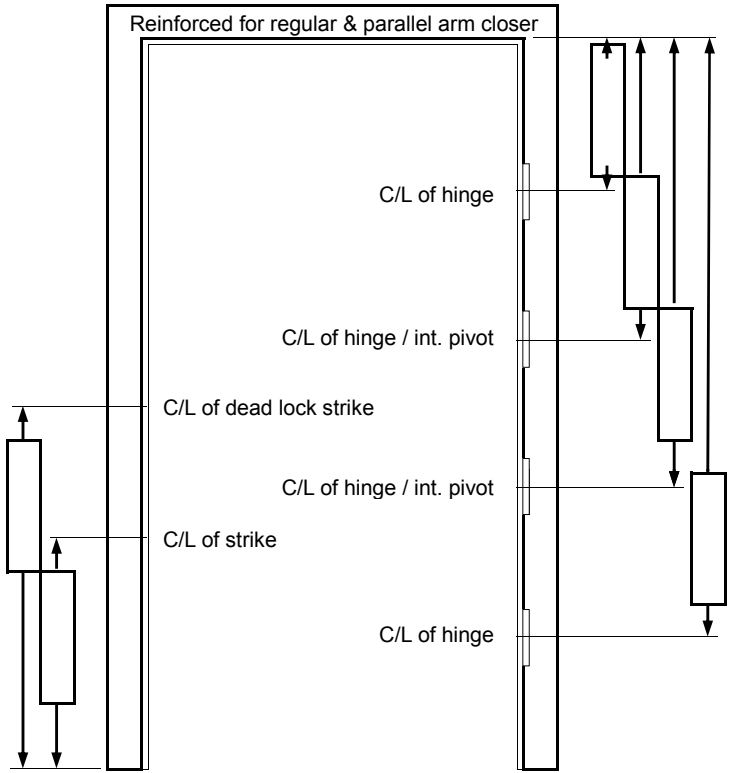

LEAD LINED HOLLOW METAL DOOR FRAME - SINGLE SWING

268 Old Lindale Road • Rome, GA 30161
706-235-8822 • FAX 706-232-2518

Customer:	A&L Sales Order #:
Job Name:	Customer PO#

Hinge / Pivot:	
Mfg.:	
Temp. #:	
Temp. #:	
Size:	
Gauge:	
Backset:	
Lock Strike	
Mfg.:	
Temp. #:	
Temp. #:	
Size:	
Dead Lock Strike	
Mfg.:	
Temp. #:	
Temp. #:	
Size:	
Closer Reinforced	
Head Face:	
Jamb Face:	

TYPE 1 FRAME
Lead lined door is on the same side of wall as lead shielding

TYPE 2 FRAME
Lead lined door is on the opposite side of wall from lead shielding

Notes / Remarks:	Notes / Remarks:	Notes / Remarks:
------------------	------------------	------------------

Qty	Width	Height	JD	Wall Thk	Lead	Type	Hand	Label	Gauge	Backbend	Rabbet	Tag #: