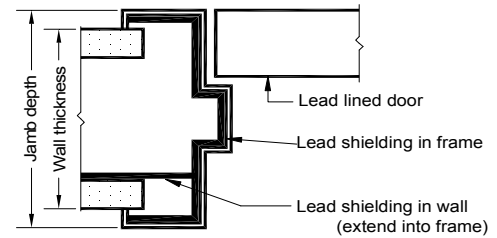

LEAD LINED HOLLOW METAL DOOR FRAME - SINGLE SWING

268 Old Lindale Road • Rome, GA 30161
706-235-8822 • FAX 706-232-2518

Customer:	A&L Sales Order #:
Job Name:	Customer PO#

Hinge / Pivot:	
Mfg.:	
Temp. #:	
Temp. #:	
Size:	
Gauge:	
Backset:	
Lock Strike	
Mfg.:	
Temp. #:	
Temp. #:	
Size:	
Dead Lock Strike	
Mfg.:	
Temp. #:	
Temp. #:	
Size:	
Closer Reinforced	
Head Face:	
Jamb Face:	

TYPE 1 FRAME
Lead lined door is on the same side of wall as lead shielding

TYPE 2 FRAME
Lead lined door is on the opposite side of wall from lead shielding

Notes / Remarks:	Notes / Remarks:	Notes / Remarks:
------------------	------------------	------------------