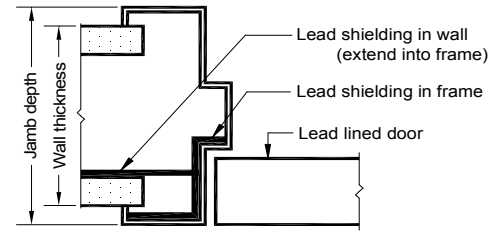

LEAD LINED HOLLOW METAL DOOR FRAME - SINGLE SWING

268 Old Lindale Road • Rome, GA 30161
706-235-8822 • FAX 706-232-2518

Customer:	A&L Sales Order #:
Job Name:	Customer PO#

Hinge / Pivot:	
Mfg.:	
Temp. #:	
Temp. #:	
Size:	
Gauge:	
Backset:	
Lock Strike	
Mfg.:	
Temp. #:	
Temp. #:	
Size:	
Dead Lock Strike	
Mfg.:	
Temp. #:	
Temp. #:	
Size:	
Closer Reinforced	
Head Face:	
Jamb Face:	

TYPE 1 FRAME
Lead lined door is on the same side of wall as lead shielding

TYPE 2 FRAME
Lead lined door is on the opposite side of wall from lead shielding

Notes / Remarks:	Notes / Remarks:	Notes / Remarks:
------------------	------------------	------------------